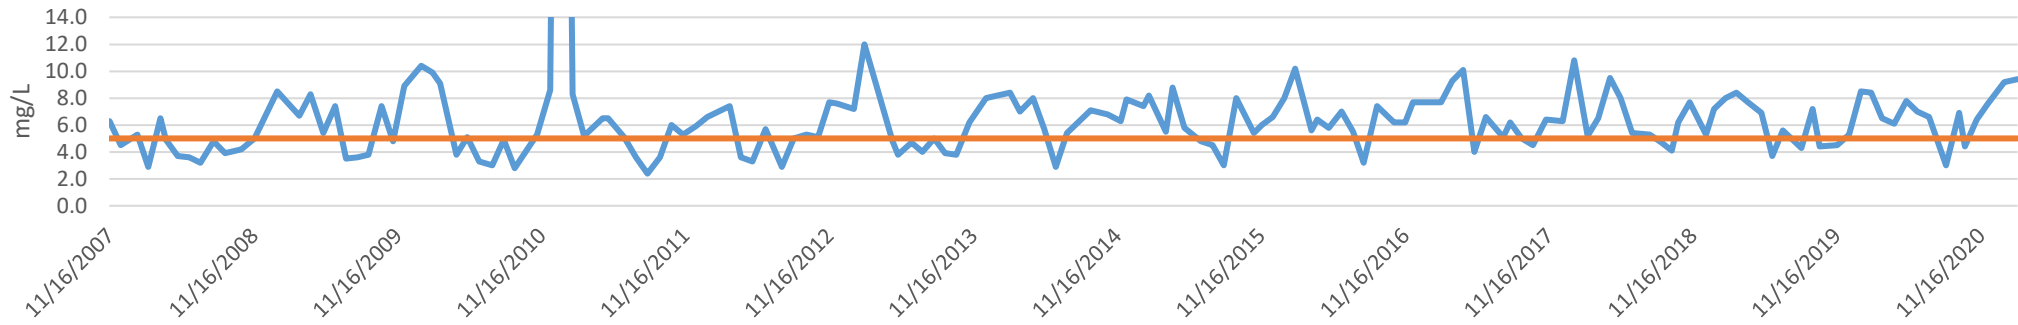

Pages BDUS: DO