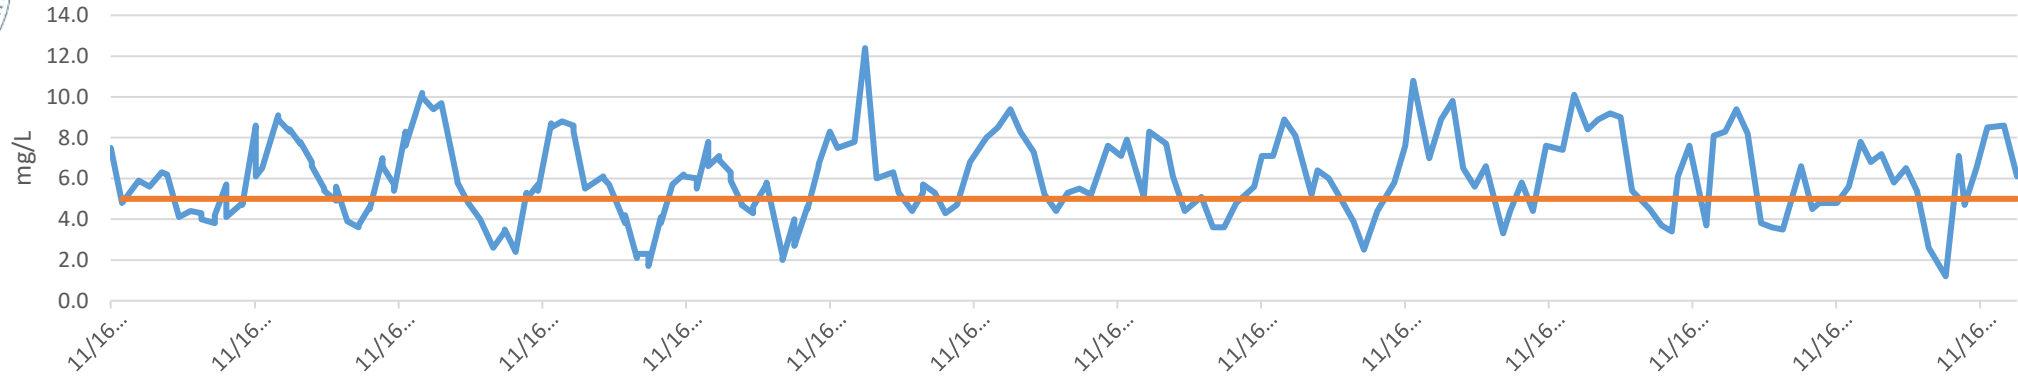

Dissolved Oxygen

model of good governance

NHCgov.com

Pages BDDS: DO