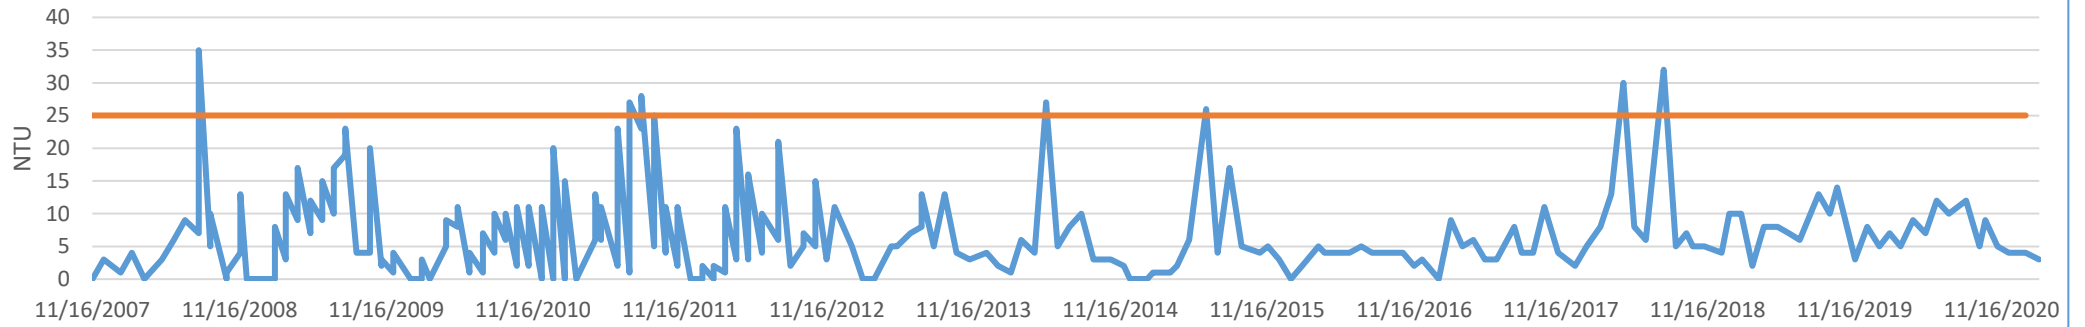

Pages Creek Monthly Entero Bacteria Levels

Turbidity

PUNTY | the model of good governance

NHCgov.com

Pages BDDS: Turbidity

Pages BDUS: Turbidity

Pages M: Turbidity

Dissolved Oxygen