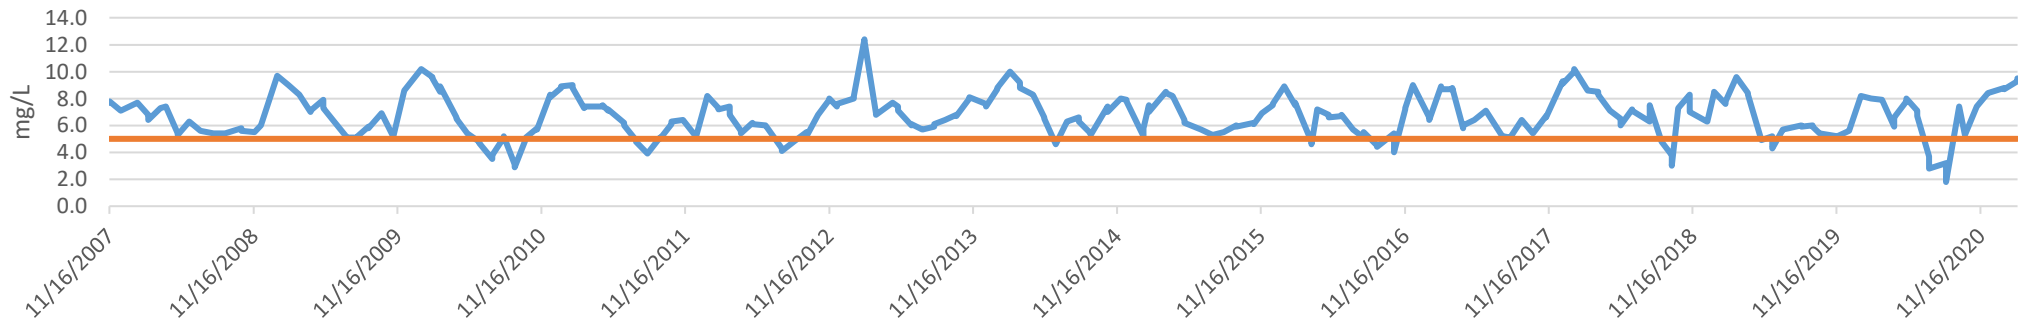

Dissolved Oxygen

model of good governance

NHCgov.com

Pages M: DO