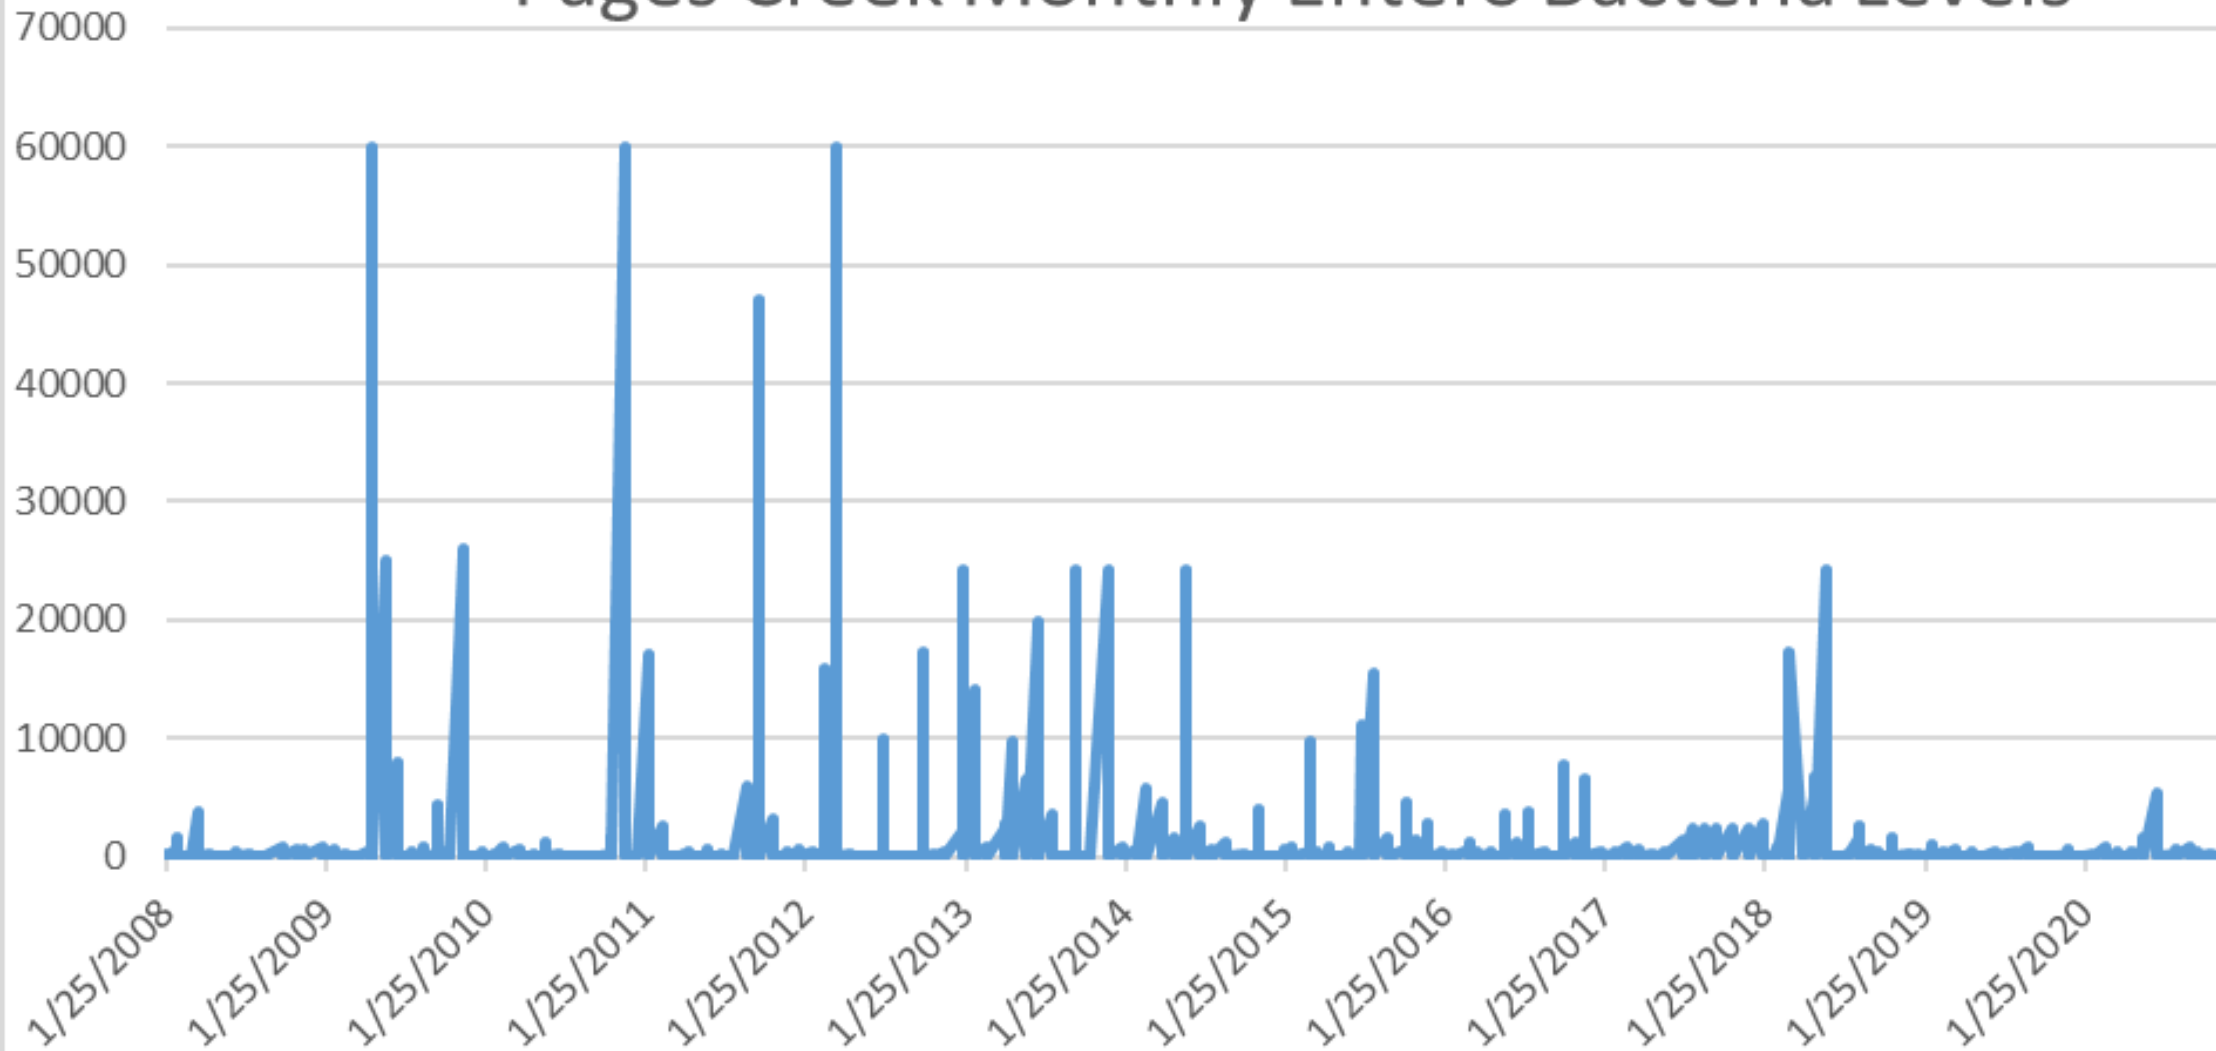

Pages Creek Monthly Entero Bacteria Levels

Turbidity

PUNTY | the model of good governance

NHCgov.com

Pages BDDS: Turbidity

Pages BDUS: Turbidity

Pages M: Turbidity

Dissolved Oxygen