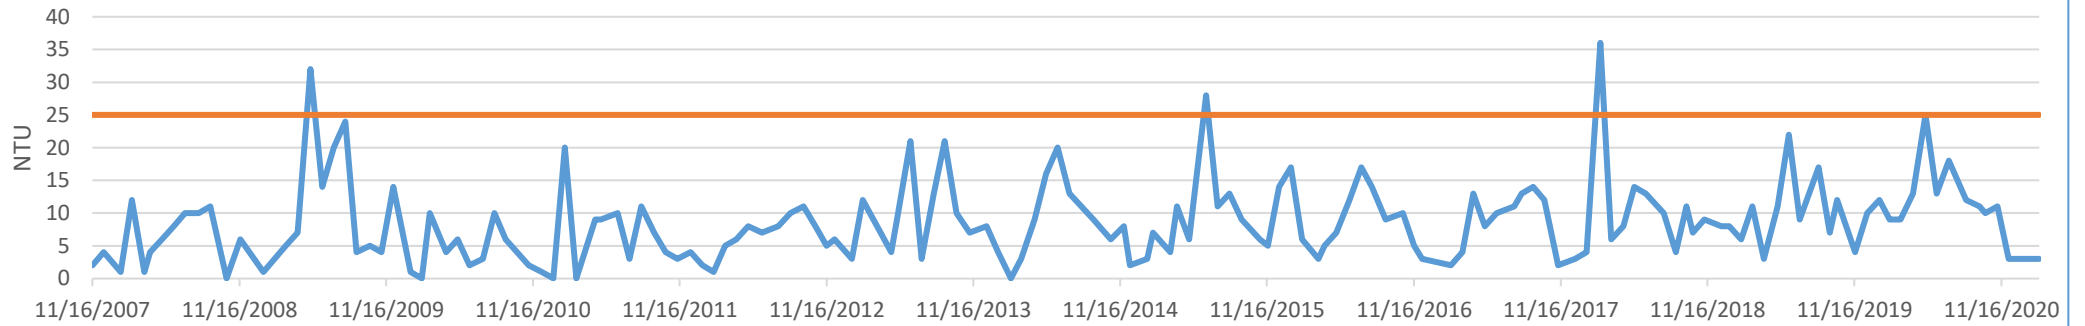

Pages Creek Monthly Entero Bacteria Levels

Turbidity

PUNTY | the model of good governance

NHCgov.com

Pages BDDS: Turbidity

Pages BDUS: Turbidity

Pages M: Turbidity

Dissolved Oxygen