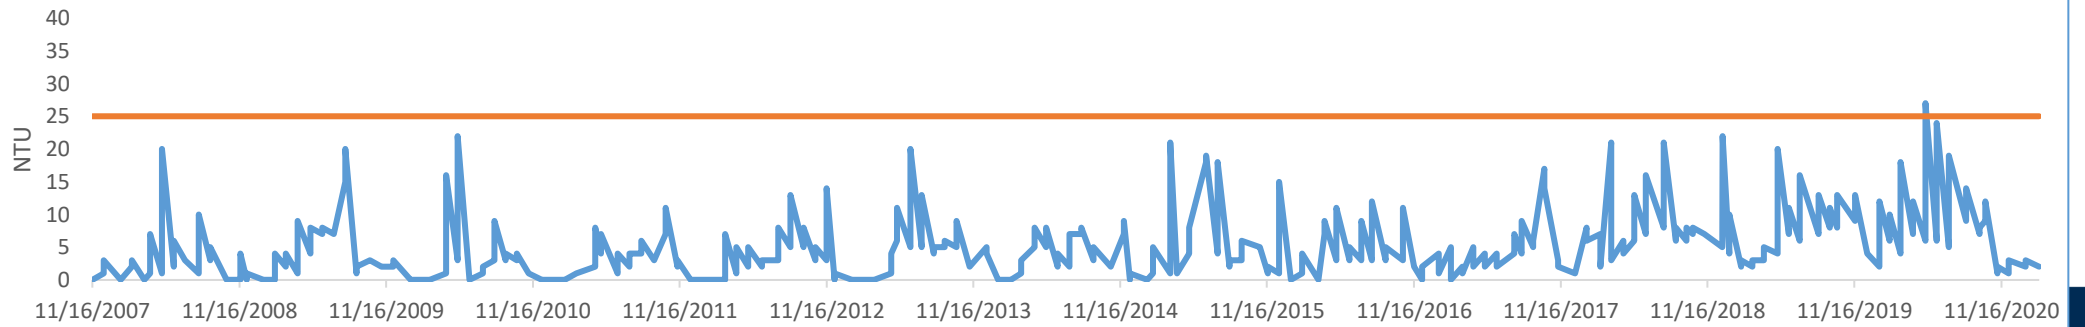

Pages Creek Monthly Entero Bacteria Levels

Turbidity

PUNTY | the model of good governance

NHCgov.com

Pages BDDS: Turbidity

Pages BDUS: Turbidity

Pages M: Turbidity

Dissolved Oxygen